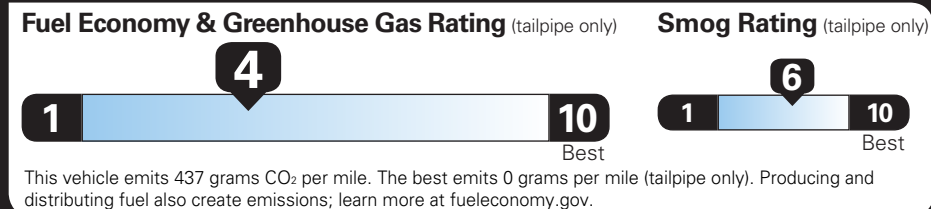

TOTAL OPTIONS	\$1,785.00
TOTAL VEHICLE & OPTIONS	\$54,480.00
DESTINATION CHARGE	995.00

TOTAL VEHICLE PRICE* \$55,475.00

EPA DOT Fuel Economy and Environment

Gasoline Vehicle

Fuel Economy
20 MPG combined city/hwy
18 MPG city
25 MPG highway
5.0 gallons per 100 miles

Small SUVs range from 16 to 120 MPG. The best vehicle rates 136 MPGe.

You spend \$2,500 more in fuel costs over 5 years compared to the average new vehicle. GAP

Annual fuel cost \$2,000

Actual results will vary for many reasons, including driving conditions and how you drive and maintain your vehicle. The average new vehicle gets 27 MPG and costs \$7,500 to fuel over 5 years. Cost estimates are based on 15,000 miles per year at \$2.70 per gallon. MPGe is miles per gasoline gallon equivalent. Vehicle emissions are a significant cause of climate change and smog.