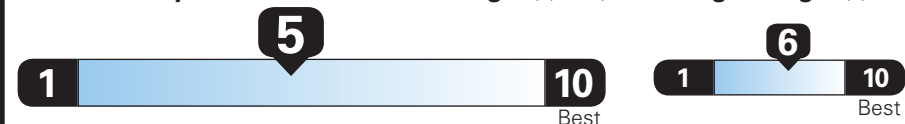

EPA DOT Fuel Economy and Environment

Gasoline Vehicle

Fuel Economy
26 MPG
combined city/hwy
23 MPG
city
32 MPG
highway
3.8 gallons per 100 miles

Mid-size cars range from 12 to 136 MPG. The best vehicle rates 136 MPGe.

You spend $2,000 more in fuel costs over 5 years compared to the average new vehicle. G I S

Annual fuel cost $1,900

Fuel Economy & Greenhouse Gas Rating (tailpipe only) **5** **Smog Rating** (tailpipe only) **6**